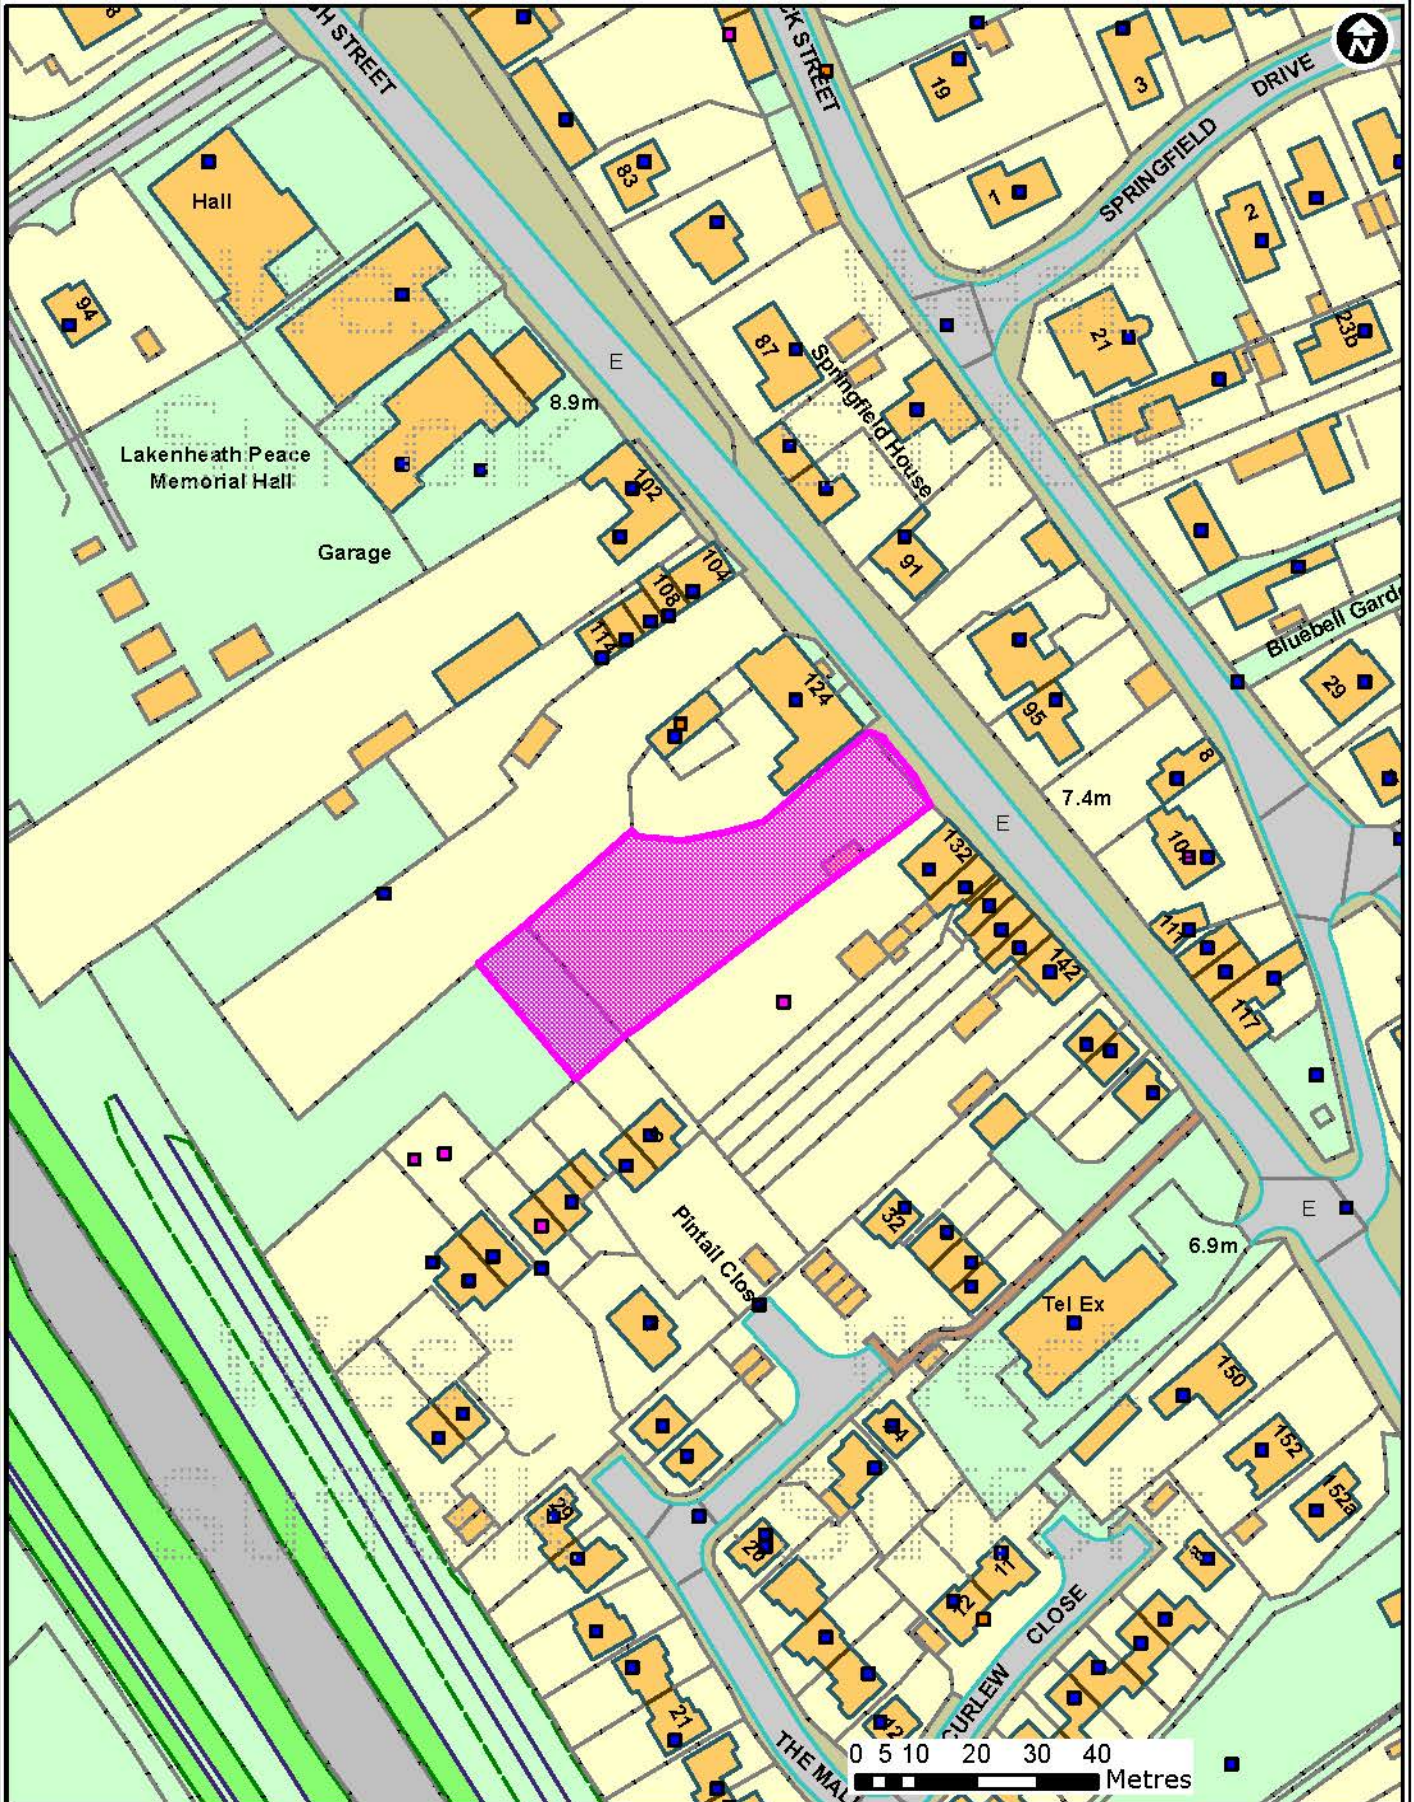

DC/14/2236/FUL

Land at the Lakenheath Hotel, 124 High Street, Lakenheath

Forest Heath • St Edmundsbury

West Suffolk
working together

© Crown Copyright and database rights 2015 Ordnance Survey 100019675/100023282. You are not permitted to copy, sub-license, distribute or sell any of this data to third parties in any form. Use of this data is subject to terms and conditions. See www.westsuffolk.gov.uk/disclaimer.cfm.

Scale: 1:1,250
Date: 19/01/2015